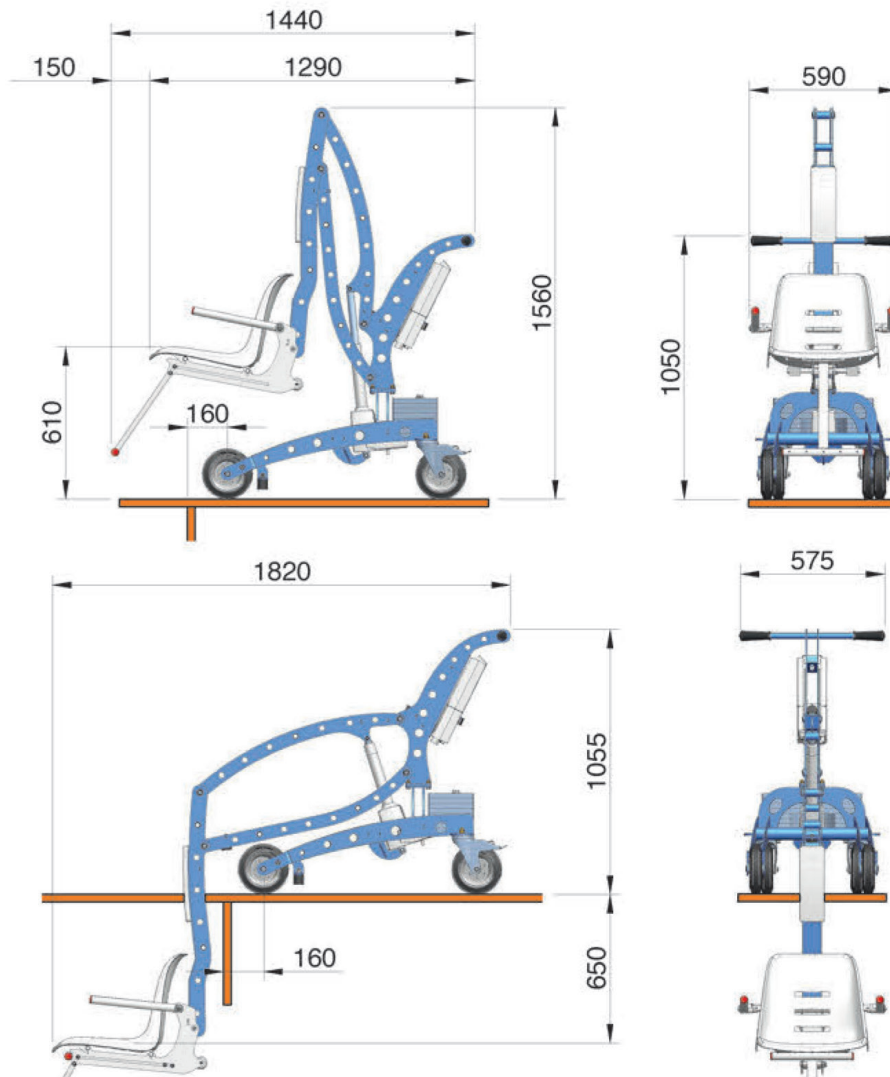

TECHNICAL SHEET

DIMENSIONS

WARRANTY

2 years against manufacturing defects.
Battery: 6 months